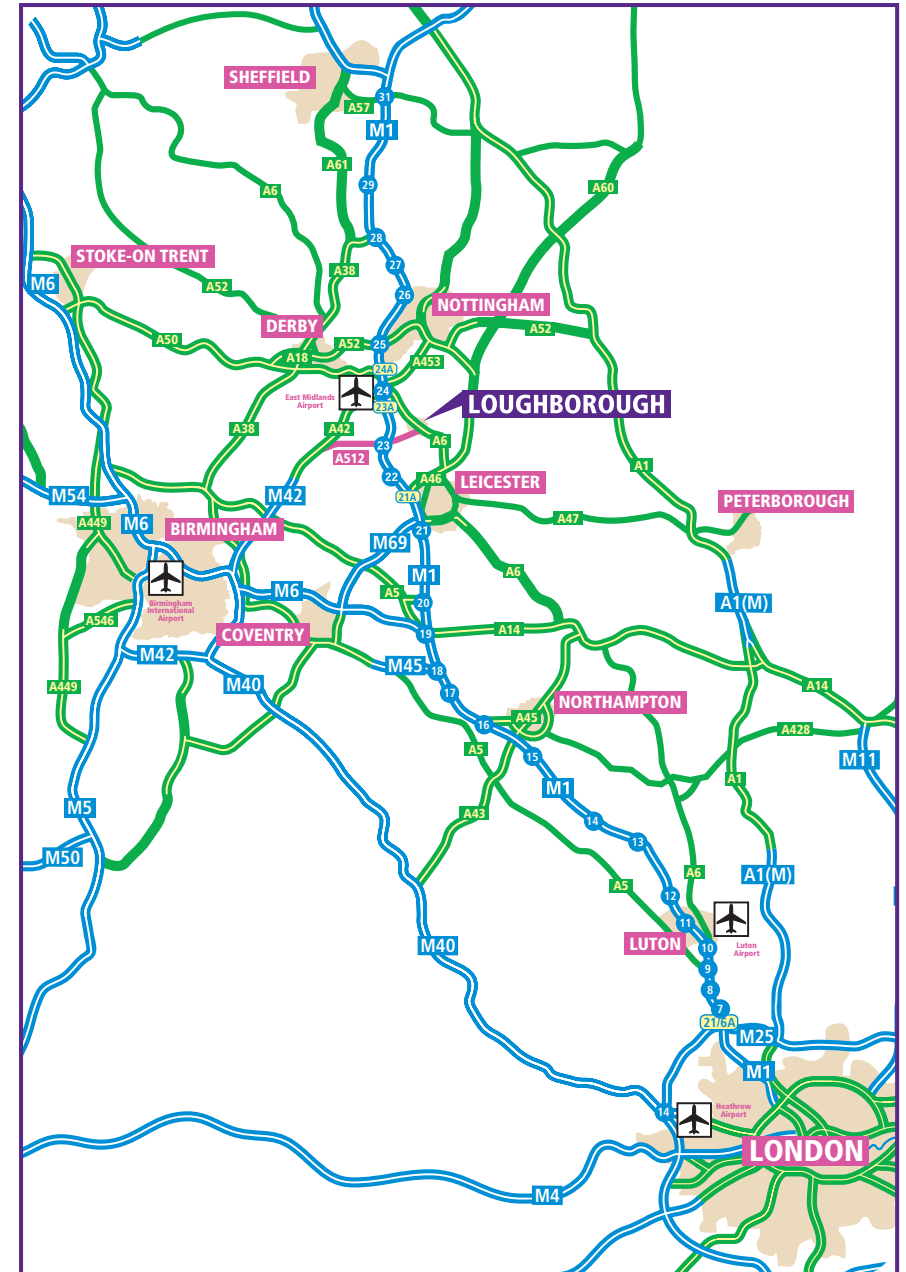

# imago

M1 Junction 23  
1 mile

East Midlands Airport  
8 miles

Loughborough Midland Mainline Station  
1 mile

# street map

For imago at Holywell Park & imago at Burleigh Court use West Entrance.

## By Rail

Regular main line services operate from London St Pancras, which is a 90 minute journey, then approximately a 10 minute taxi ride from Loughborough Station. [www.midlandmainline.com](http://www.midlandmainline.com)

## By Road

The University is situated to the west of Loughborough town centre close to the M1 (Junction 23) and the A6. The University is then conveniently signposted from either of these main routes.