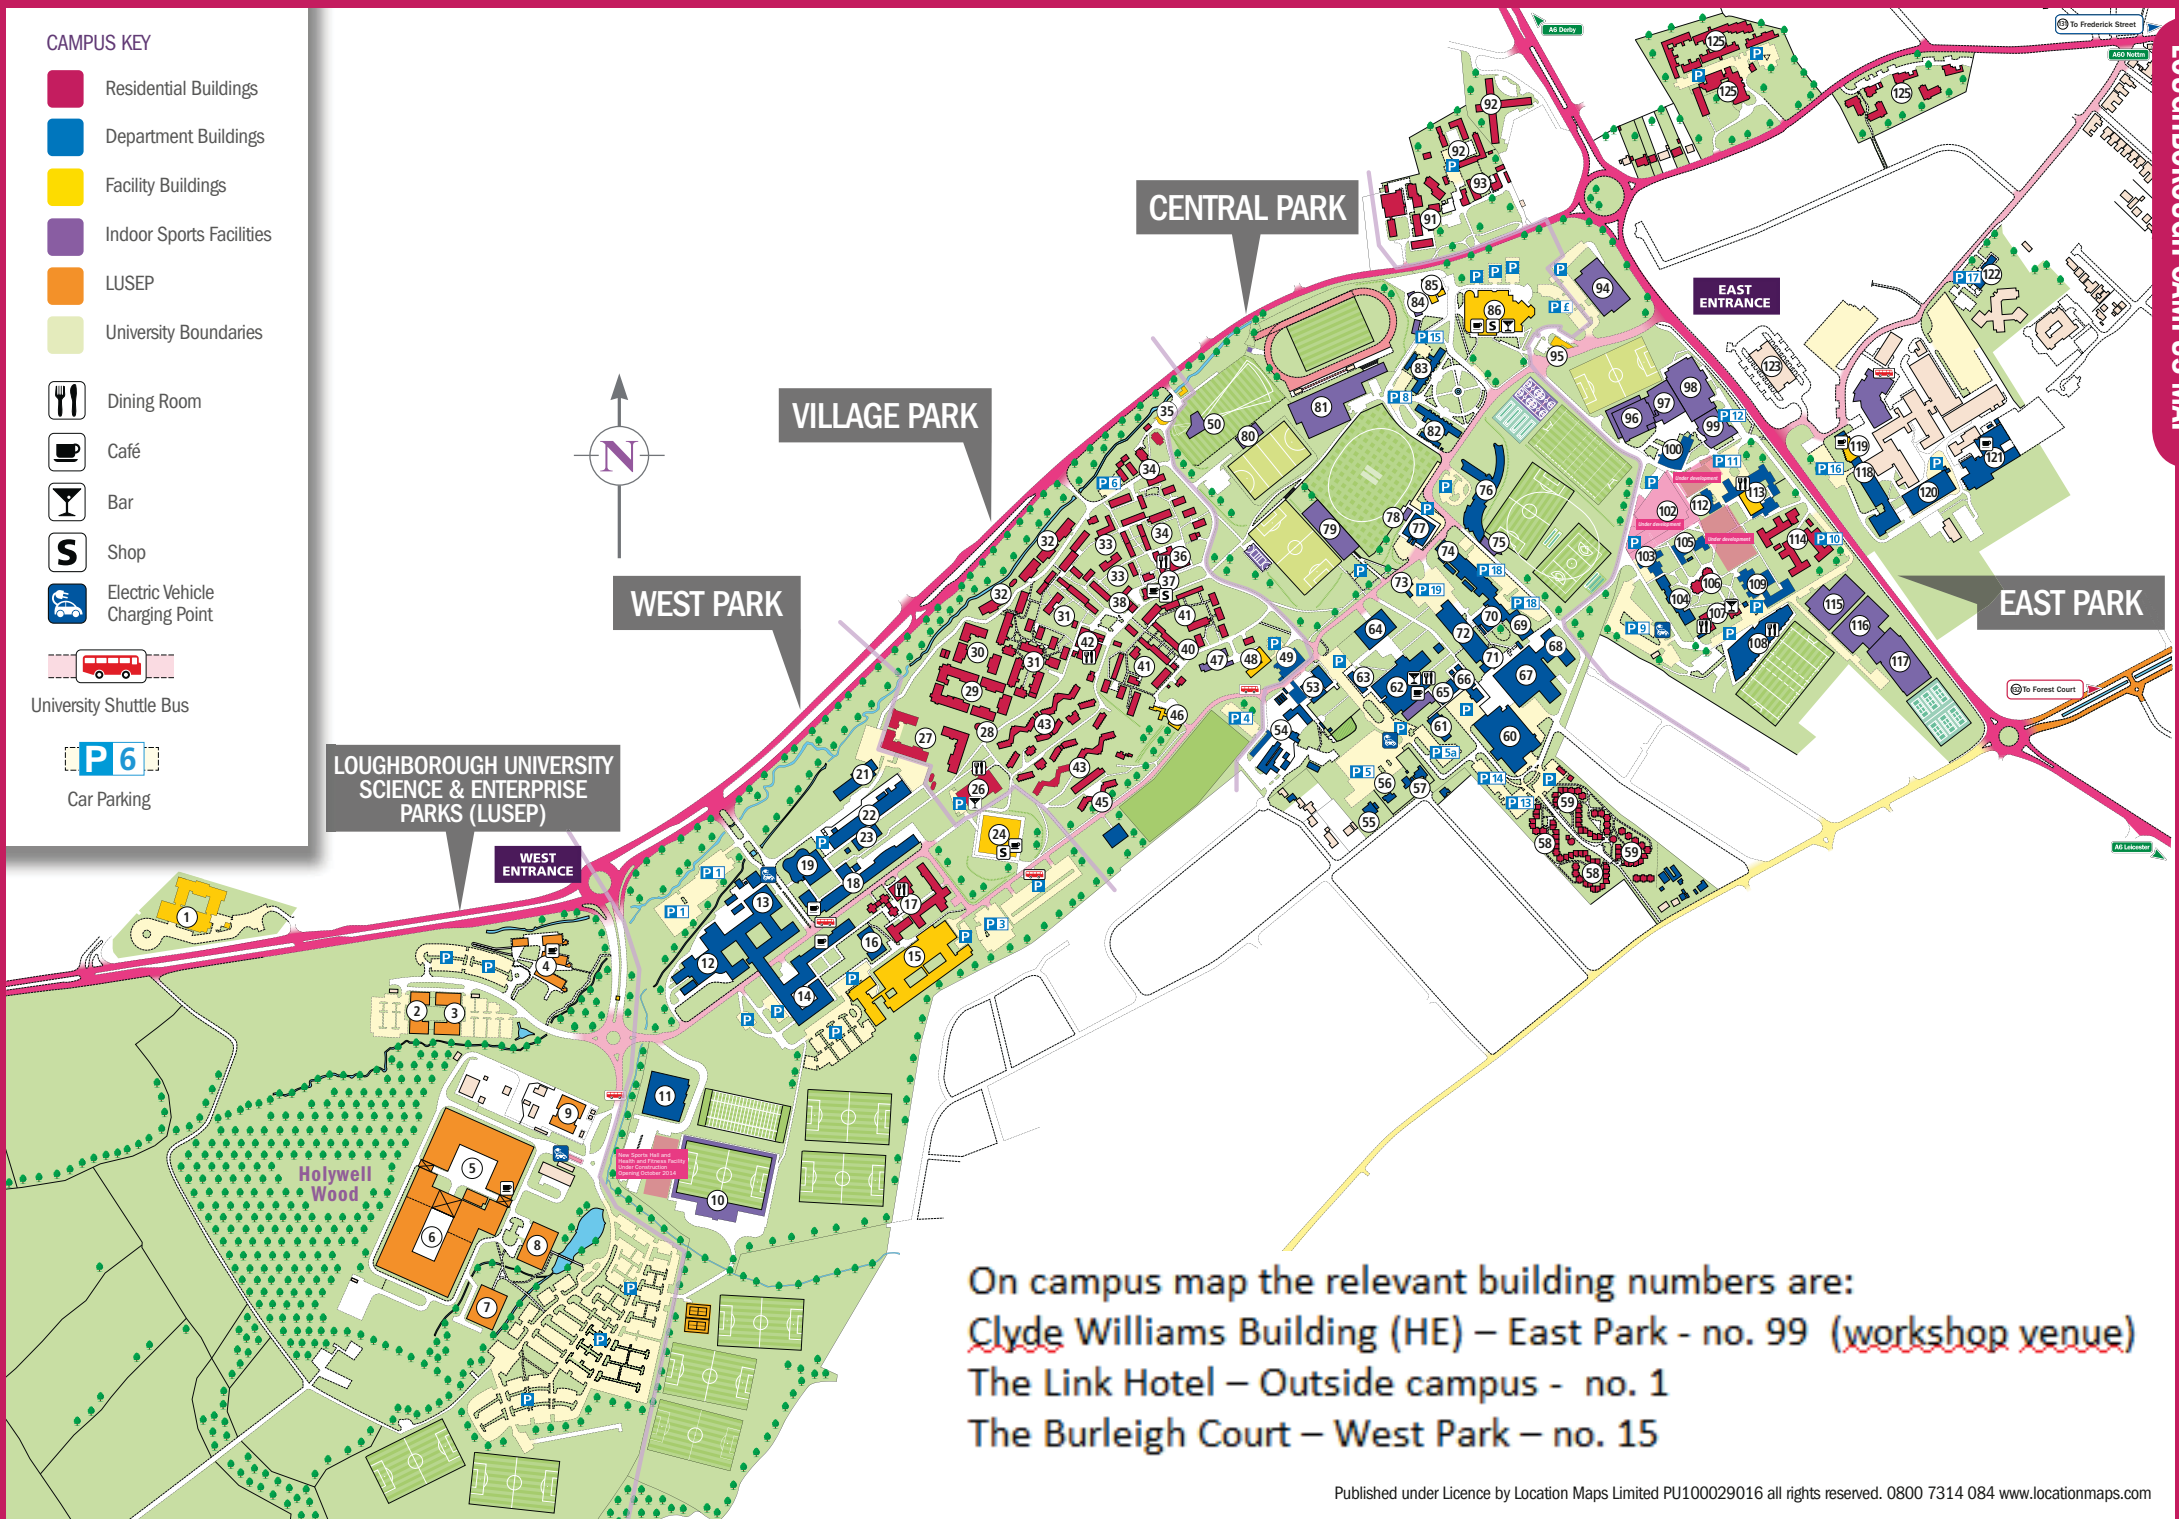

CAMPUS KEY

- Residential Buildings
- Department Buildings
- Facility Buildings
- Indoor Sports Facilities
- LUSEP
- University Boundaries

- Dining Room
- Café
- Bar
- Shop
- Electric Vehicle Charging Point

University Shuttle Bus

P 6 Car Parking

LOUGHBOROUGH UNIVERSITY
SCIENCE & ENTERPRISE
PARKS (LUSEP)

CENTRAL PARK

VILLAGE PARK

WEST PARK

EAST ENTRANCE

EAST PARK

Holywell
Wood

On campus map the relevant building numbers are:
Clyde Williams Building (HE) – East Park - no. 99 (workshop venue)
 The Link Hotel – Outside campus - no. 1
 The Burleigh Court – West Park – no. 15